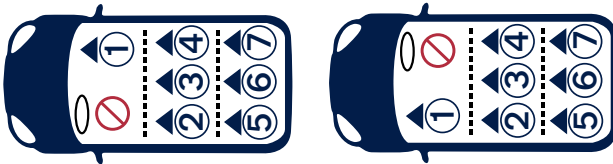

Vehicle fitting information

This is an “i-Size” Enhanced Child Restraint System. It is approved according to UN Regulation No.129, for use in, i-Size compatible vehicle seating positions as indicated by vehicle manufacturers in the vehicle users’ manual.

This is Universal Belted Enhanced Child Restraint System. It is approved according to UN Regulation No.129, for use primarily in “Universal seating positions” as indicated by vehicle manufacturers in the vehicle users’ manual.

It is suitable to fit into seat positions in most cars. The numbers on the diagram below correspond with the vehicle fitting positions listed in the following pages.

Before you purchase the vehicle, check that it is equipped with the appropriate anchorages.

ALWAYS give priority to the rear seats of your vehicle.

DO NOT use the rearward facing enhanced child restraint systems in seating positions where there is an active frontal airbag installed.

- Your child restraint can be fitted
- ✗ Your child restraint can not be fitted

If your vehicle is not listed in this manual or it is not marked with either a • or ✗ then please refer to your vehicle’s handbook or contact the manufacturer for further information. seat positions in other cars may also be suitable to accept the child restraint. if in doubt, consult either the enhanced child restraint system manufacturer or the retailer.

This fitting-list has been carefully compiled based on scientific data collected from both vehicle and child restraint. It is intended to use as a guidance. Before purchasing the child restraint, please make sure that the child restraint you purchase is compatible with your vehicle as there may be regional differences in vehicle equipment. It is essential to follow the vehicle manufacture’s recommendations in the vehicle owner’s manual.